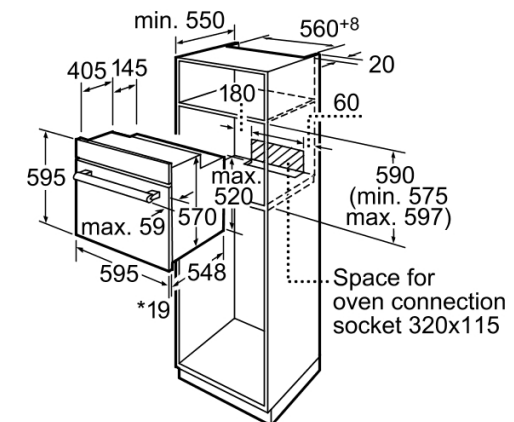

Optional accessories:

HEZ333000 : Professional pan

Characteristics

Color / Material Front : Stainless steel
 Built-in / Free-standing : Built-in
 Integrated Cleaning system - cavity 1 : Catalytic
 Required niche size for installation (HxWxD) : 575-597 x 560 x 550
 Dimensions of the product (mm) : 595 x 595 x 548
 Dimensions of the packed product (HxWxD) (mm) : 670 x 670 x 680
 Control Panel Material : Stainless steel
 Door Material : Glass
 Net weight (kg) : 37.00
 Usable volume of cavity (l) : 58
 Cooking method first cavity : Conventional heat, Pizza setting, Bottom heat, Half width variable grill, Hot air grilling, Full width variable grill, Hot Air, Defrost
 First cavity material : Enamel
 Temperature control - cavity 1 : mechanical
 Number of interior lights : 1
 Approval certificates : VDE, CE
 Length electrical supply cord (m) : 150.0

sales programme:

Included accessories:

2 x combination grid, 1 x universal pan, 1 x insert grid

*20 mm for metal fascias

Measurements in mm