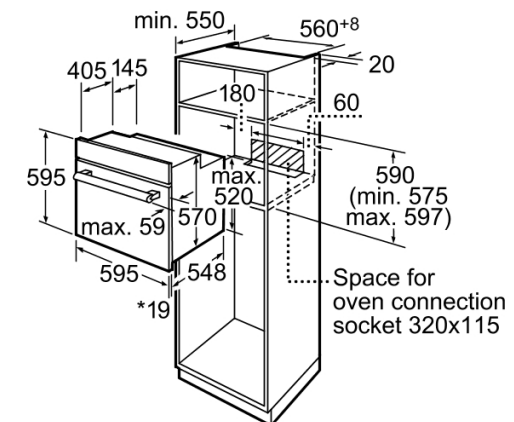

Optional accessories:

HEZ333000 : Professional pan

Characteristics

Color / Material Front : Stainless steel
 Built-in / Free-standing : Built-in
 Integrated Cleaning system - cavity 1 : oxylytic
 Required niche size for installation (HxWxD) : 575-597 x 560 x 550
 Dimensions of the product (mm) : 595 x 595 x 548
 Dimensions of the packed product (HxWxD) (mm) : 670 x 670 x 680
 Control Panel Material : Stainless steel
 Door Material : Glass
 Net weight (kg) : 38.00
 Usable volume of cavity (l) : 58
 Cooking method first cavity : pre-heating, Half width variable grill, Full width variable grill, Hot air grilling, Soft steaming, Pizza setting, Special baking setting, Conventional heat, Intensive heat, Hot Air, Defrost, warming, Bottom heat, Sabbath function
 First cavity material : Enamel
 Temperature control - cavity 1 : electronic
 Number of interior lights : 2
 Approval certificates : CE, VDE
 Length electrical supply cord (m) : 150.0

Included accessories:

2 x combination grid, 1 x universal pan, 1 x insert grid

*20 mm for metal fascias

Measurements in mm