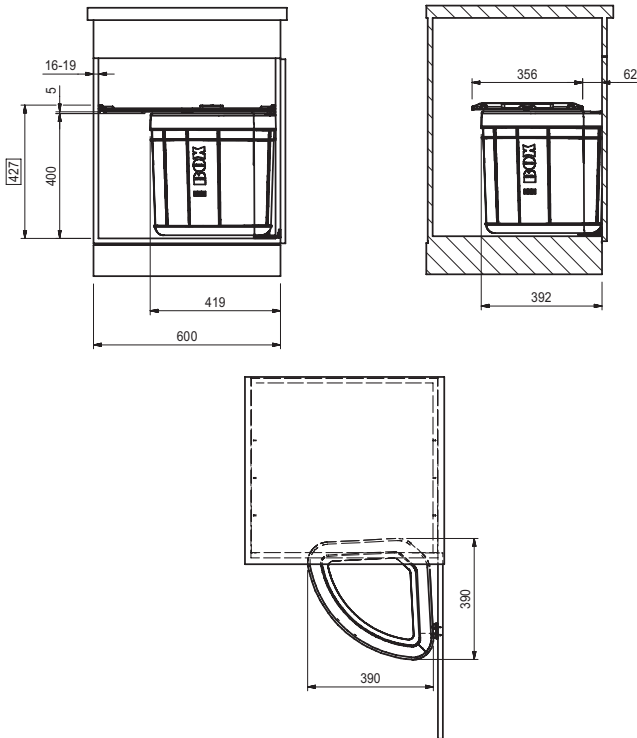

Sorter Solo 60 Specifications

- Waste Bin for Door
- Convenient
- Easy to use
- Takes Standard Bin Bags
- Fits standard 600mm unit

Dimensions:

Shelf Container Cover:

Cabinet Size:

Waste Containers:

Bin Configurations: