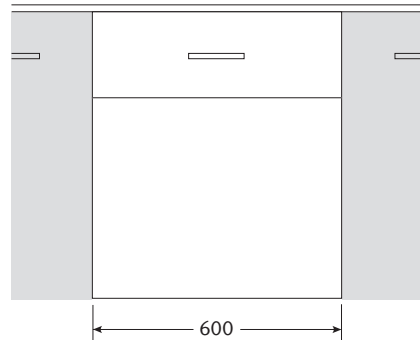

Sorter Solo 60 Specifications

- Waste Bin for Door
- Convenient
- Easy to use
- Takes Standard Bin Bags
- Fits standard 600mm unit

Dimensions:

Shelf Container Cover:

Cabinet Size:

Waste Containers:

Bin Configurations: